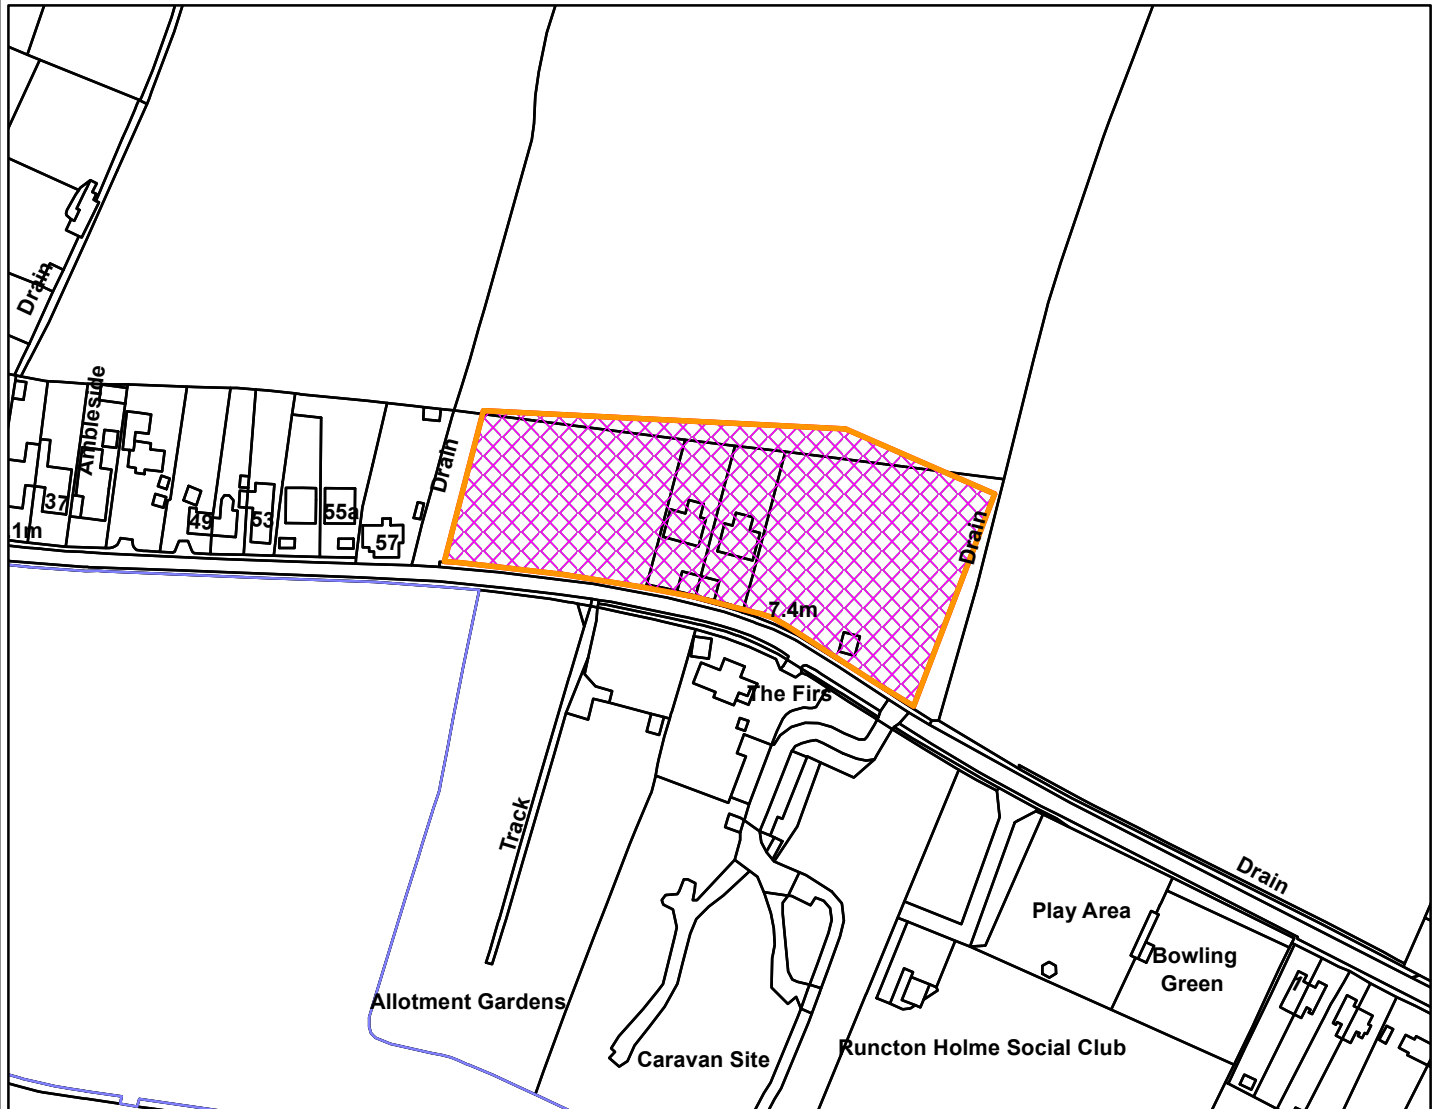

24/00314/F

Borough Council of  
**King's Lynn &  
West Norfolk**

Land North of School Road Runcton Holme Norfolk PE33 0AN

**Legend**

**Scale:** 1:2,500

Reproduced from the Ordnance Survey map with permission of the Controller of His Majesty's Stationery Office © Crown Copyright 2023.

Unauthorised reproduction infringes Crown Copyright and may lead to prosecution or civil proceedings.

Organisation	BCKLWN
Department	Department
Comments	
Date	18/06/2024
MSA Number	0100024314